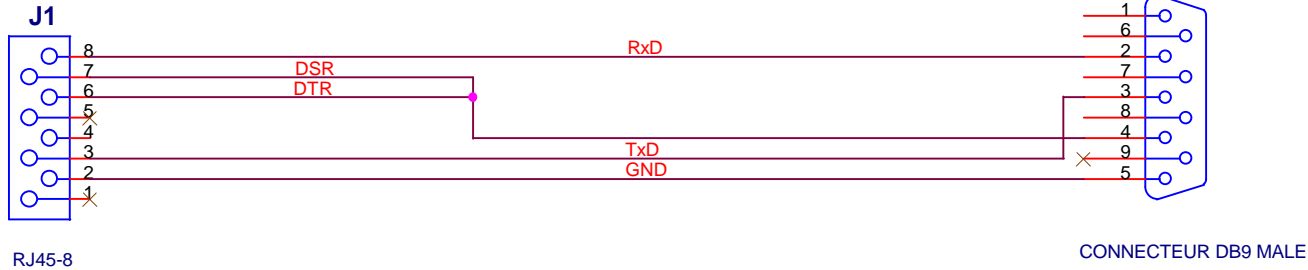

TPE

MODEM

L=1m

RJ45 8/8 M

MARQUAGE ETIQUETTE	CB 001840	
Signaux TPE	DB9 M MODEM	RJ45 8/8 M TPE
DTR	4	6 - 7
GND	5	2
TX	3	3
RX	2	8

CONFIDENTIAL	Design by:	For: KORTEX PSI 3 bd Albert Camus 95200 Sarcelles - FRANCE
	KPSI	
	TITLE ARTEMA COMPACT/DESK THALES DB9	
	SIZE	Schematic Number CB 001840
DATE: Wednesday, January 02 2008		SHEET 1 of 1