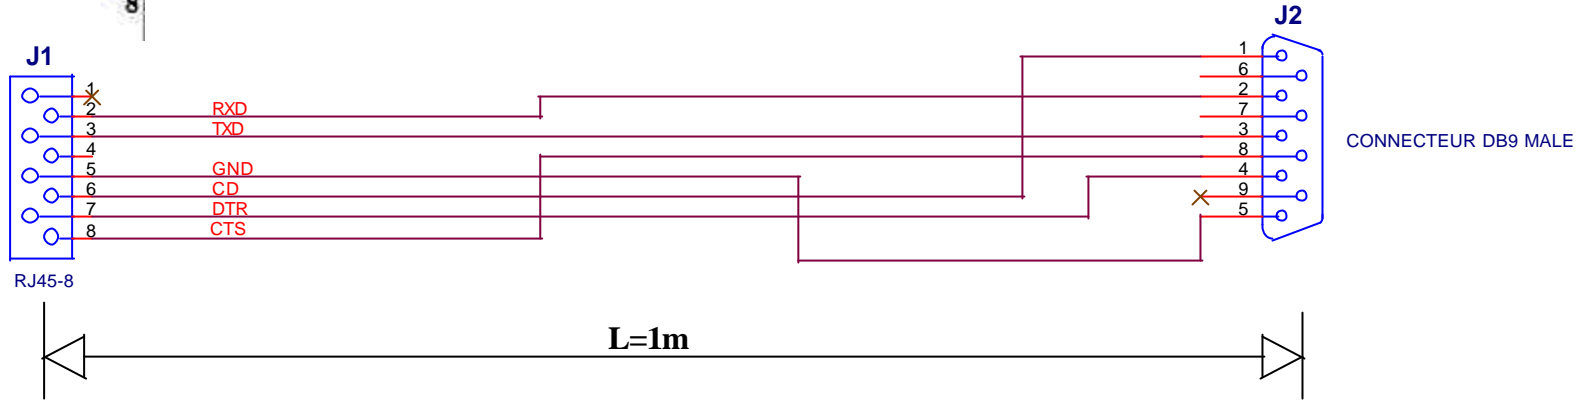

RJ45 8/8 M

Vers Modem GPRS

Marquage Etiquette	CB001830	
Signaux TPE	RJ45 8/8 M TPE	DB9M MODEM
TX	3	3
RX	2	2
DTR	7	4
GND	5	5
CTS	8	8
CD	6	1

CONFIDENTIAL	Design by:	For: KORTEX PSI 3 bd Albert Camus 95200 Sarcelles	
	TITLE AXALTO MAGIC 6100 DB9M		
	SIZE	Schematic Number CB001830	REV 1
	DATE: Monday, February 23, 2009	SHEET 1 of 1	