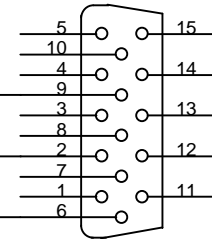

RJ11 (6/6)

TPE

J1

RJ11-6

Vers Modem GPRS

CONNECTOR HD 15 M WITH MOUNTING SCREW

GND

TXD

RXD

L=1m

Signaux TPE	RJ11 6/6 M TPE	HD15 MODEM
GND	1	9
TX	6	2
RX	4	6

CONFIDENTIAL	Design by:		For: KORTEX PSI	
	KPSI		139,147 Ave P.V. COUTURIER 93120 LA COURNEUVE - FRANCE	
	TITLE ING LEM3000 Port Série Standard (1,2,3,4) / repère J17 à J20			
	SIZE	Schematic Number CB001590		REV 1
DATE: Wednesday, July 18, 2007			SHEET 1 of 1	