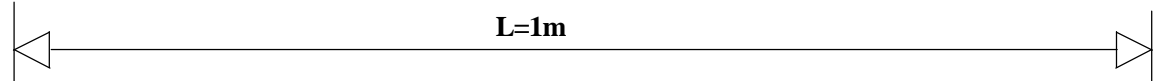

RJ45 8/8 M

TPE

J1

RJ45-8

Vers Modem GPRS

CONNECTOR HD 15 M WITH MOUNTING SCREW

Signaux TPE	RJ45 8/8 M TPE	HD15 MODEM
RTS	8	12
CTS	7	11
GND	4	9
TX	6	2
RX	5	6

CONFIDENTIAL	Design by:		For: KORTEX PSI	
	KPSI		139,147 Ave P.V. COUTURIER	
			93120 LA COURNEUVE - FRANCE	
	TITLE VERIFONE Vx510			
SIZE	Schematic Number CB001530		REV 0	
DATE: Tuesday, April 17, 2007			SHEET 1 of 1	