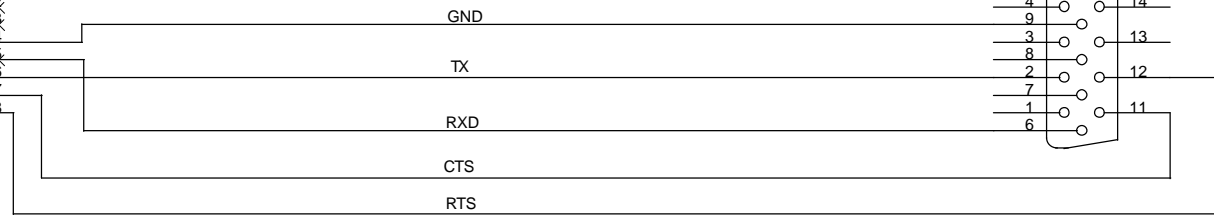

RJ45 8/8 M

TPE

J1

RJ45-8

Vers Modem GPRS

CONNECTOR HD 15 M WITH MOUNTING SCREW

Signaux TPE	RJ45 8/8 M TPE	HD15 MODEM
RTS	8	12
CTS	7	11
GND	4	9
TX	6	2
RX	5	6

CONFIDENTIAL	Design by:		For: KORTEX PSI	
	KPSI		139,147 Ave P.V. COUTURIER	
			93120 LA COURNEUVE - FRANCE	
	TITLE VERIFONE Vx510			
SIZE	Schematic Number CB001530		REV 0	
DATE: Tuesday, April 17, 2007			SHEET 1 of 1	