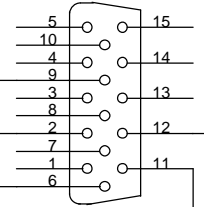

RJ45 8/8 M

TPE

J1

RJ45-8

Vers Modem GPRS

CONNECTOR HD 15 M WITH MOUNTING SCREW

Signaux TPE	RJ45 8/8 M TPE	HD15 MODEM
RTS	8	12
CTS	7	11
GND	4	9
TX	6	2
RX	5	6

CONFIDENTIAL	Design by:		For: KORTEX PSI	
	KPSI		139,147 Ave P.V. COUTURIER	
			93120 LA COURNEUVE - FRANCE	
	TITLE VERIFONE Vx510			
SIZE	Schematic Number CB001530		REV 0	
DATE: Tuesday, April 17, 2007			SHEET 1 of 1	