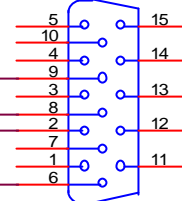

RJ45 8/8 M

TPE

RJ45-8

Vers Modem GPRS

TXD

DTR

GND

RXD

CONNECTOR HD 15 M WITH MOUNTING SCREW

L=1m

Signaux TPE	RJ45 8/8 M TPE	HD15 MODEM
TX	2	2 (Rouge)
RX	3	6 (Marron)
DTR	4	8 (Orange)
GND	5	9 (Jaune)

CONFIDENTIAL	Design by:	For: KORTEX PSI 139,147 Ave P.V. COUTURIER 93120 LA COURNEUVE - FRANCE
	KPSI	
	TITLE Moneyline S3000 HD15	
	SIZE	SchematicNumber CB001200
DATE	Wednesday, October 26, 2005	SHEET 1 of 1