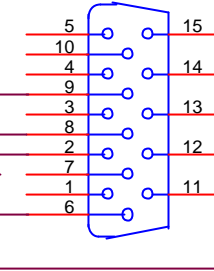

RJ11 (6/6)

Vers Modem GPRS

TPE

RJ11-6

CONNECTOR HD 15 M WITH MOUNTING SCREW

GND

CTS

RTS

RXD

TXD

DTR

L=1m

Signaux TPE	RJ11 6/6 M TPE	HD15 MODEM
DTR/RTS	4	8 (Orange) et 12 (Bleu)
CTS	5	11 (Violet)
GND	6	9 (Jaune)
TX	2	2 (Rouge)
RX	3	6 (Marron)

CONFIDENTIAL	Design by:	For: KORTEX PSI 139,147 Ave P.V. COUTURIER 93120 LA COURNEUVE - FRANCE		
	KPSI			
	TITLE			INGENICO ELITE HD15
	SIZE	Schematic Number		REV
	CB001190		1	
DATE:	Wednesday, October 26, 2005		SHEET 1 of 1	