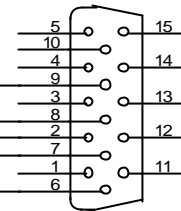

RJ45 8/8 M

Vers Modem GPRS

TPE

J1

RJ45-8

GND

TXD

DTR

DSR

RXD

CONNECTOR HD 15 M WITH MOUNTING SCREW

L=1m

Signaux TPE	RJ45 8/8 M TPE	HD15 MODEM
DTR	6	8 (Orange)
DSR	7	7 (Vert)
GND	2	9 (Jaune)
TX	3	2 (Rouge)
RX	8	6 (Marron)

CONFIDENTIAL	Design by:	For: KORTEX PSI 139,147 Ave P.V. COUTURIER 93120 LA COURNEUVE - FRANCE
	KPSI	
	TITLE ARTEMA COMPACT/DESK THALES	
	SIZE	SchematicNumber CB001162
DATE	Tuesday, December 20, 2005	SHEET 1 of 1