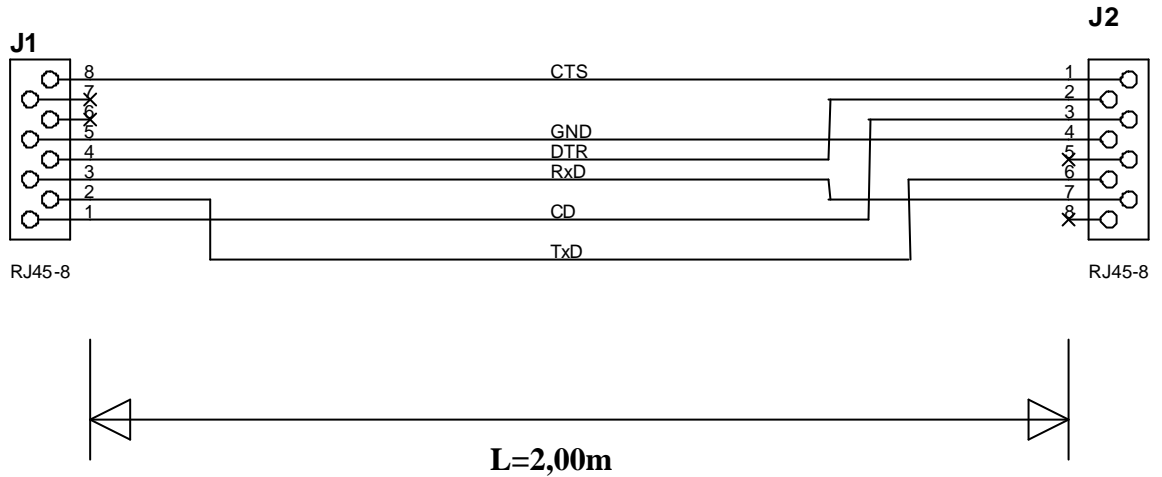

COMMUTATEUR

TPE

	RJ45 8/8 M COMMUTATEUR	RJ45 8/8 M TPE
CTS	8	1
RTS	Not Connect	Not Connect
DSR	Not Connect	Not Connect
GND	5	4
DTR	4	2
RX	3	7
TX	2	6
CD	1	3

C O N F I D E N T I A L	Design by:		For: KORTEX PSI	
	<i>Kortex PSI</i>		139,147 Ave P.V. COUTURIER 93126 LA COURNEUVE - FRANCE	
	TITLE SCHLUMBERGER M600-900			
	SIZE	Schematic Number CB 000 990		REV 1
DATE: Wednesday, April 10, 2002		SHEET 1 of 1		