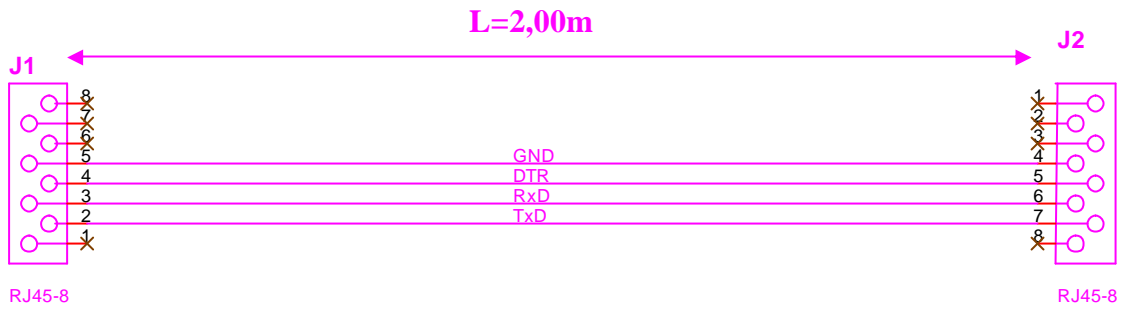

COMMUTATEUR

TPE

	RJ45 8/8 M COMMUTATEUR	RJ45 8/8 M TPE
MANCHON	RED	
STICKER ON CABLE	SWITCH	TPE
CTS	Not Connect	Not Connect
RTS	Not Connect	Not Connect
DSR	Not Connect	Not Connect
GND	5	4
DTR	4	5
RX	3	6
TX	2	7
CD	Not Connect	Not Connect

CONFIDENTIAL	Design by:		For: <b>KORTEX INTERNATIONAL</b>	
	<b>SO.FI.S</b>		139,147 Ave P.V. COUTURIER 93126 LA COURNEUVE - FRANCE	
	TITLE <b>CKD Moneyline</b>			
	SIZE	Schematic Number		REV
	<b>CB 000 980</b>		<b>1</b>	
DATE:		SHEET 1 of 1		
Tuesday, June 11, 2002				